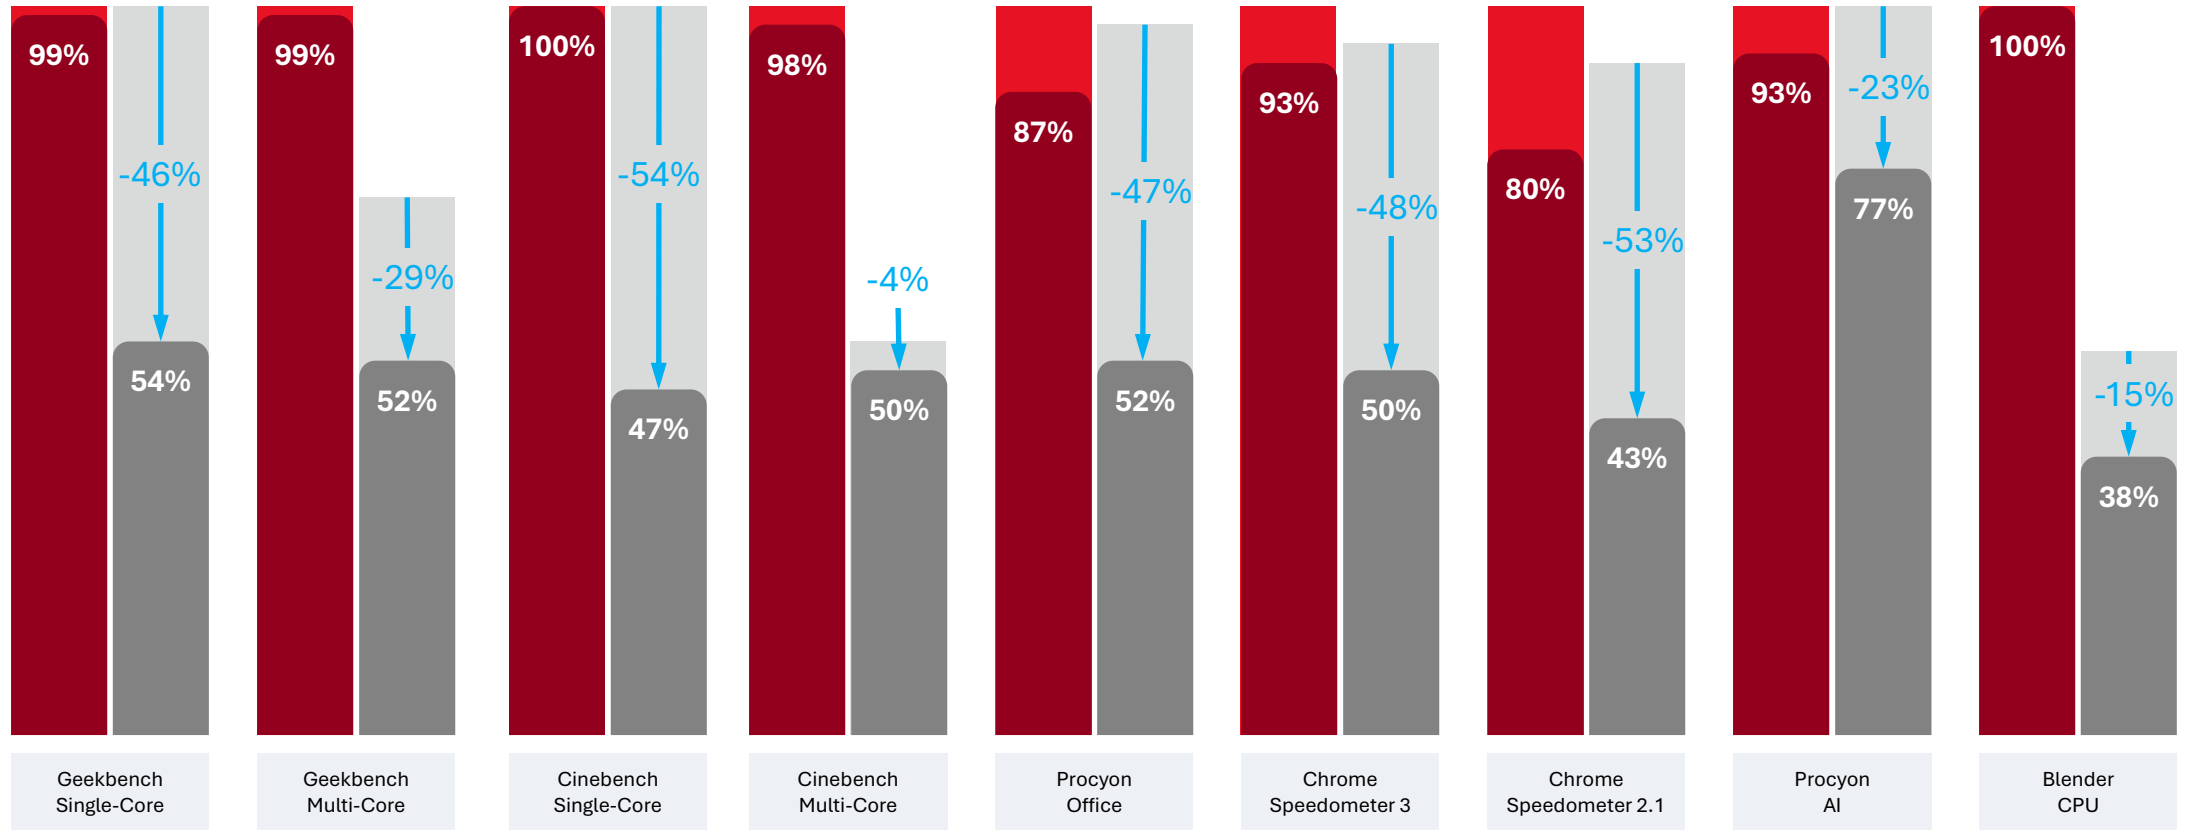

Performance leadership in Windows

Snapdragon X Elite X1E-80-100 plugged in on battery
Intel Core Ultra 7 256V plugged in on battery

Performance is based on indicated test application run in Windows 11 in October 2024. Snapdragon X Elite (X1E-80-100) was tested using a Dell XPS 13 (9345). The Intel Core Ultra 7 256V was tested using a Dell XPS 13 (9350). On battery performance measured on "Balanced" Power Mode in Windows and "Optimized" in Dell Power Manager for both devices. Power and performance comparison reflects results based on measurements and hardware instrumentation of given devices.