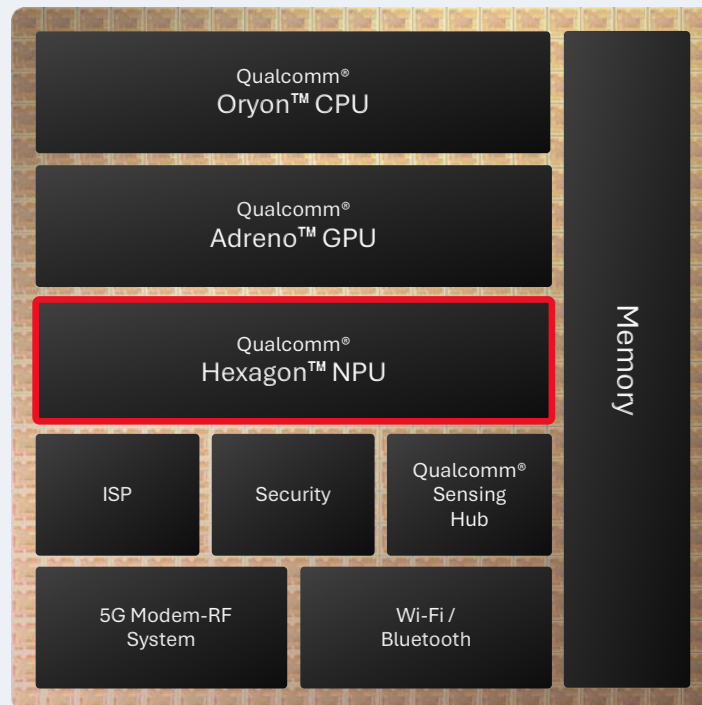

Performance leadership in Windows

Snapdragon X Elite X1E-80-100 plugged in on battery
 Intel Core Ultra 7 256V plugged in on battery

Performance is based on indicated test application run in Windows 11 in October 2024. Snapdragon X Elite (X1E-80-100) was tested using a Dell XPS 13 (9345). The Intel Core Ultra 7 256V was tested using a Dell XPS 13 (9350). On battery performance measured on "Balanced" Power Mode in Windows and "Optimized" in Dell Power Manager for both devices. Power and performance comparison reflects results based on measurements and hardware instrumentation of given devices.

The value of the Neural Processing Unit (NPU)

What the GPU is graphics, the NPU is for AI

Essential for on-device AI today—and tomorrow

An NPU is a specialized hardware accelerator designed to efficiently execute AI workloads, particularly inferencing.