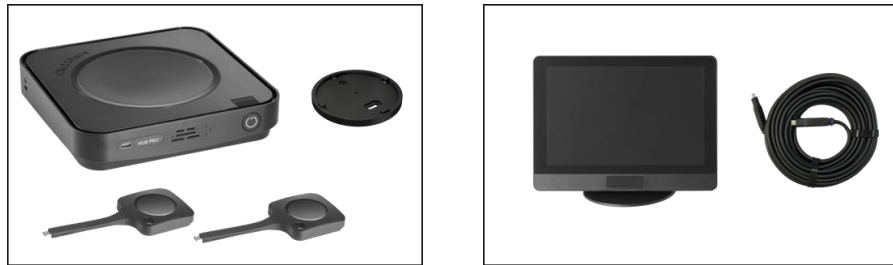

Two preconfigured bundles* defined

Hub Pro Bundle

- Hub Pro (incl. 2 Buttons)
- Control Panel (incl. 10M USB-C cable)
- Power Supply (100W)
- Power cord
- 2-in-1 Tray