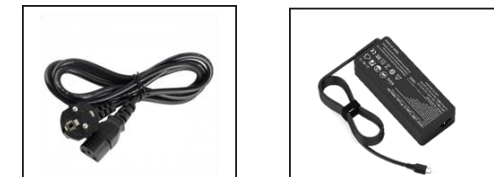

Hub Core Bundle

- Hub Core (incl. 1 Button)
- Control Panel (incl. 10M USB-C cable)
- Power Supply (100W)
- Power cord