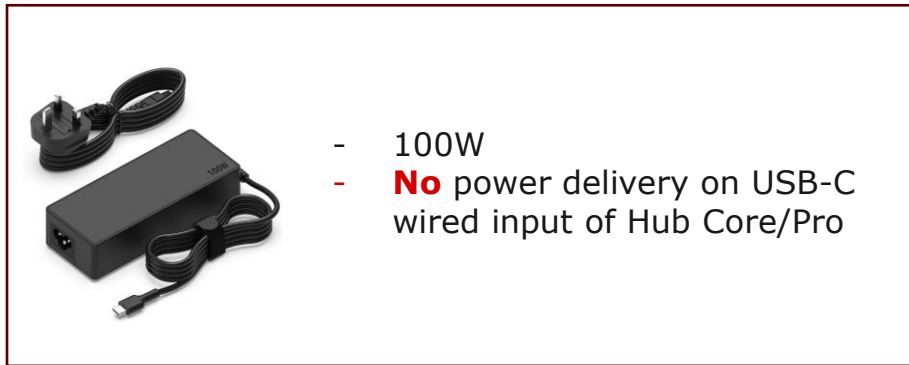

Simultaneous Charging and Content Sharing

When Hub Core or Hub Pro is powered by a 180W power adapter:

- The connected laptop can receive up to 65W of power

! Power supply to be purchased separately. Not included in the box