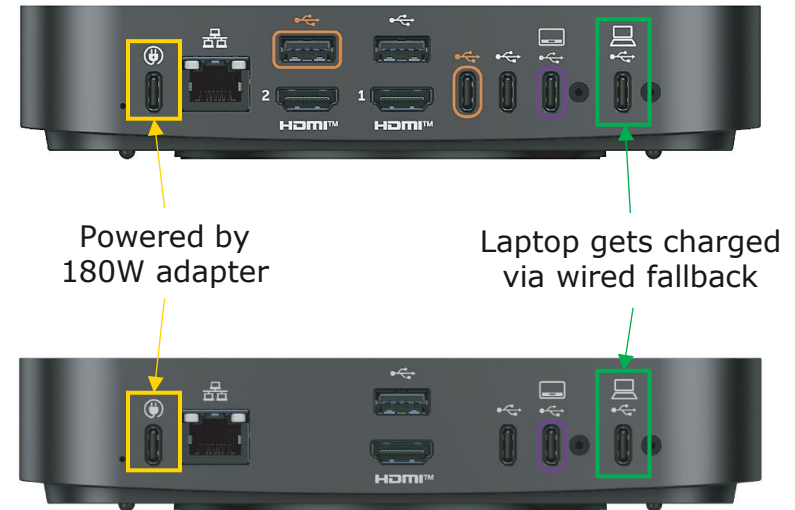

Simultaneous Charging and Content Sharing

When Hub Core or Hub Pro is powered by a 180W power adapter:

- The connected laptop can receive up to 65W of power

! Power supply to be purchased separately. Not included in the box