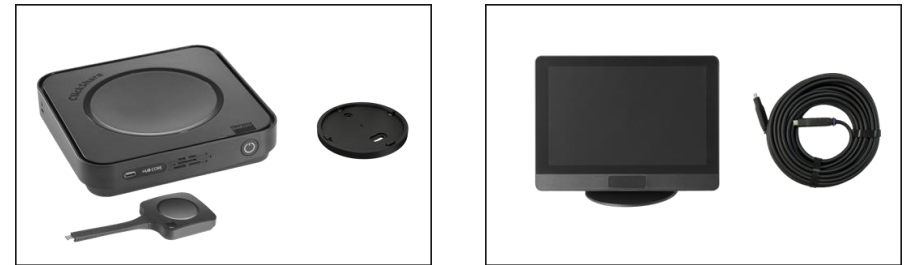

Hub Core Bundle

- Hub Core (incl. 1 Button)
- Control Panel (incl. 10M USB-C cable)
- Power Supply (100W)
- Power cord